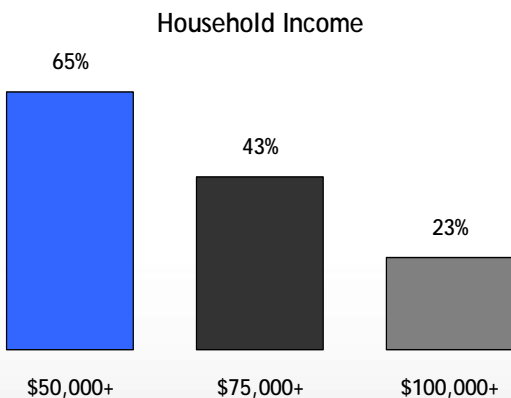

Demographic Highlights

- 57% are adults 25-54
- 44:56 male to female
- 74% are married/living together
- 49% have some post secondary ed. plus