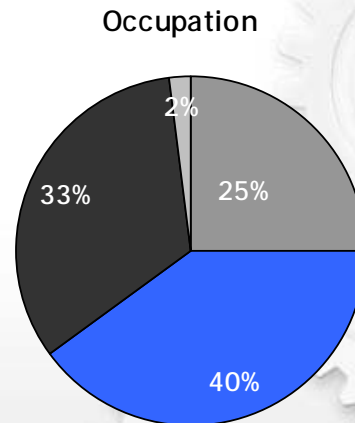

Demographic Highlights

- 57% are adults 25-54
- 44:56 male to female
- 74% are married/living together
- 49% have some post secondary ed. plus