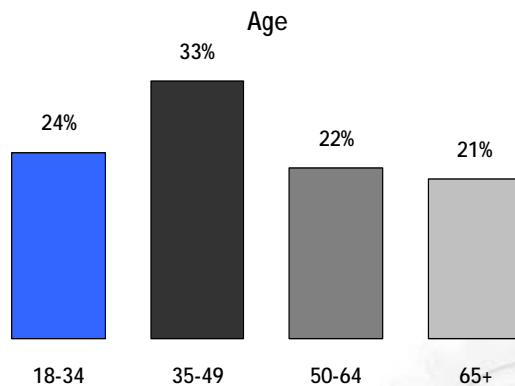

Demographic Highlights

- 57% are adults 25-54
- 44:56 male to female
- 74% are married/living together
- 49% have some post secondary ed. plus